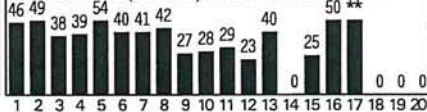

1	R	75000
2	R	24000
3	R	12000
4	R	6000
5	R	3000

Swinger
Exacta
Trifecta
Quartet
Pl/Acc:Leg 2
Pick 6:Leg 1

2400 Metres VAAL TURF CLUB ...

% WINNERS from Barrier Draw

... previous 80 races.

% PLACES(1-2-3-4) from Barrier Draw

8 Runners

Same Trainer: (5-6)

Magic Tips: 3- 4- 5- 2- 6

Field statistics - Runs: 62 Wins: 0 Places: 12 Stakes: R 157875. 0% Wins.
Average per runner - Runs: 8 Wins: 0 Places: 2 Stakes: R 19734. 19% Places.