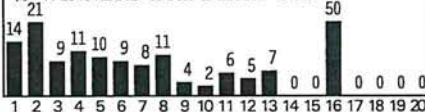

4

14.00

WSB Bet With The Best Maiden Plate

2400 Metres (B)

Maiden Plate

Apprentice allowance may be claimed

(Course Record : 145.9 secs. THE DECAGON)

R 120000

1	R	75000
2	R	24000
3	R	12000
4	R	6000
5	R	3000

Swinger
Exacta
Trifecta
Quartet
Pl/Acc:Leg 2
Pick 6:Leg 1

2400 Metres VAAL TURF CLUB ...

% WINNERS from Barrier Draw

... previous 80 races.

% PLACES(1-2-3-4) from Barrier Draw